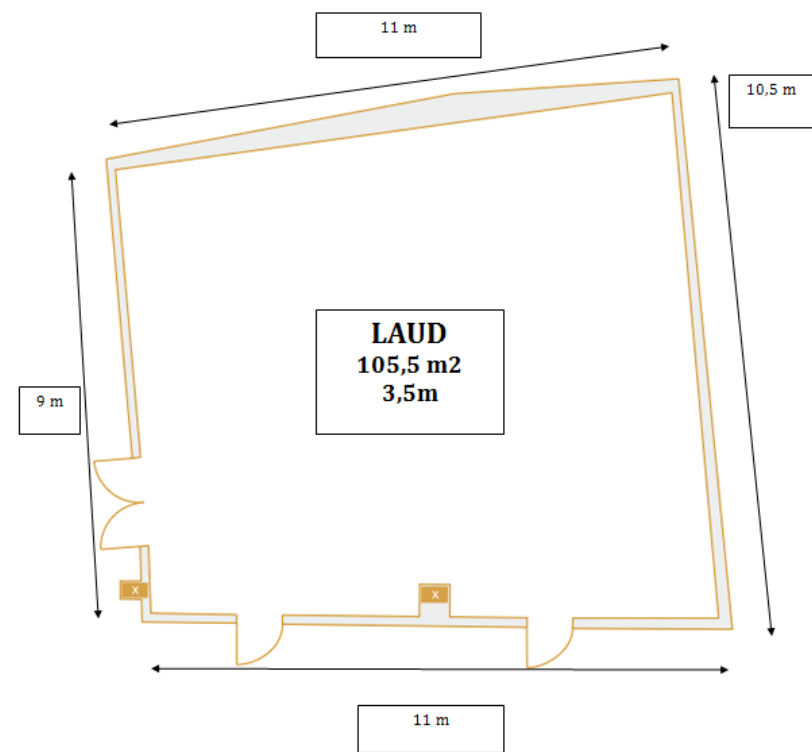

| | | | | | | |
|--|-----|----------|--------|------|------|--------|
| Santur | 43 | 27 | 26 | 30 | 40 | 24 |
| Rabel | 43 | 27 | 26 | 30 | 40 | 24 |
| Santur + Rabel | 100 | 57 | 54 | 60 | 90 | 52 |
| Laúd | 80 | 70 | 30/ 26 | 60 | 80** | 35/ 33 |
| Citara | 250 | 180/ 150 | 50 | 180 | 200 | 46 |
| Citara + Hall | 300 | 200 | n/a | 220 | 280 | n/a |
| Laud + Hall | 100 | 90 | n/a | 100 | 160 | n/a |
| Citara + Hall + Laúd | n/a | n/a | n/a | 280* | 360 | n/a |
| Lobby | n/a | n/a | n/a | 40 | 80 | n/a |
| Patio | n/a | n/a | n/a | n/a | 40 | n/a |
| Library | n/a | n/a | n/a | n/a | 40 | n/a |
| Patio + Library | n/a | n/a | n/a | n/a | 80 | n/a |
| Restaurant Entremuros | n/a | n/a | 22 | 30 | 60 | n/a |
| Coffee shop | n/a | n/a | n/a | n/a | 70 | n/a |
| Coffee shop + Rest. Entremuros | n/a | n/a | n/a | n/a | 100 | n/a |
| Invernadero | 45 | 36 | 28 | 60 | 100 | 21 |
| Bodeguita | 42 | 24 | 34 | 30 | 50 | 21 |
| Bodeguita + Invernadero | n/a | n/a | n/a | 90 | 150 | n/a |
| Entremuros + Coffee shop + lobby | n/a | n/a | n/a | n/a | 130 | n/a |

LAUD + HALL + CITARA

472.6 m²

- Hotel Vincci Selección Posada del Patio
- Hotel Vincci Málaga
- Malaga airport
- Train Station Maria Zambrano

LOCATION (Clic on the map to see it in google)

VINCCI
EXPERT

<https://en.vincciposadadelpatio.com/>