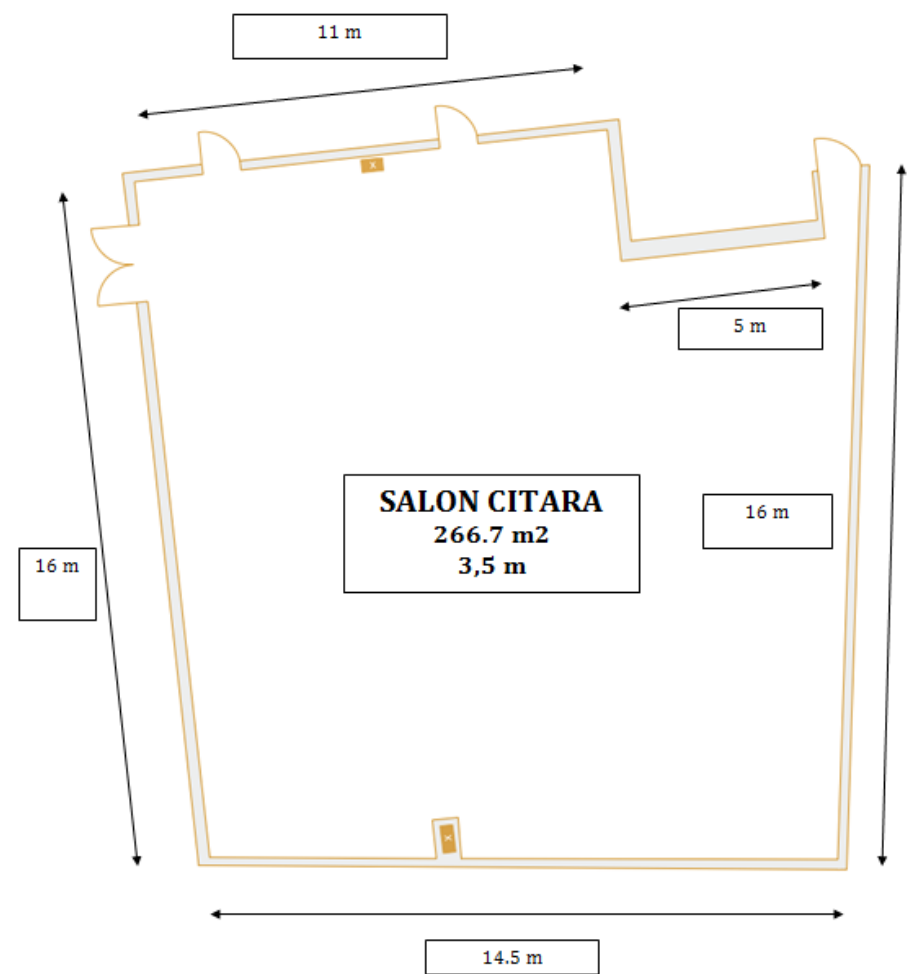

DOUBLE PREMIUM WITH BALCONY

SUPERIOR ESSENCE ROOM WITH BALCONY

JUNIOR SUITE WITH BALCONY

| | | |
|-------------------------------------|--------|-----|
| Santur | 51 | 3 |
| Rabel | 54 | 3 |
| Santur + Rabel | 105 | 3,5 |
| Laúd | 105,5 | 3,5 |
| Citara | 266,7 | 3,5 |
| Citara + Hall | 367,1 | 3,5 |
| Laud + Hall | 205,9 | 3 |
| Citara + Hall + Laúd | 472,6 | 3,5 |
| Lobby | 45,86 | 3 |
| Patio | 85,5 | - |
| Library | 60,1 | 3 |
| Patio + Library | 145,6 | - |
| Restaurant Entremuros | 59,8 | 3 |
| Coffee shop | 110,14 | 3 |
| Coffee shop + Rest. Entremuros | 169,9 | 3 |
| Invernadero | 156,33 | 3 |
| Bodeguita | 78,52 | 3 |
| Bodeguita + Invernadero | 234,85 | 3 |
| Entremuros + Coffee shop + lobby | 215,78 | 3 |

LAUD + HALL + CITARA

472.6 m²

- Hotel Vincci Selección Posada del Patio
- Hotel Vincci Málaga
- Malaga airport
- Train Station Maria Zambrano

LOCATION (Clic on the map to see it in google)

VINCCI
EXPERT

<https://en.vincciposadadelpatio.com/>