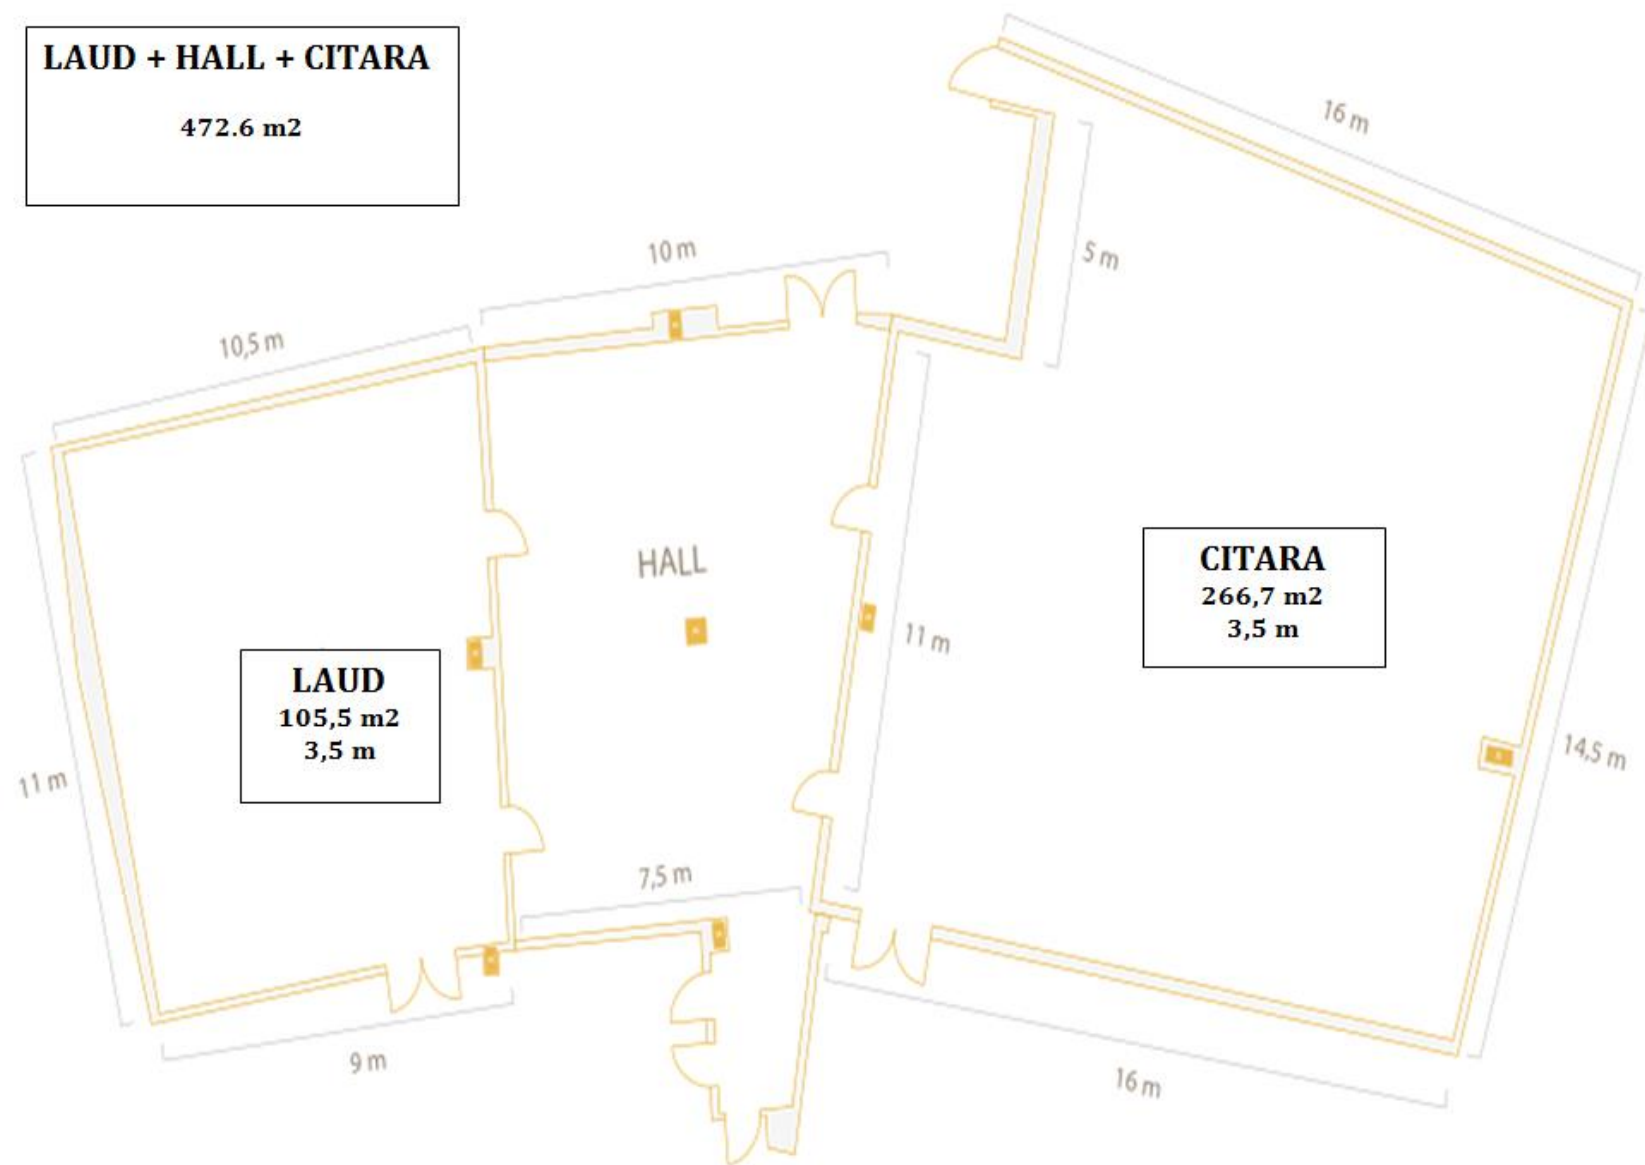

| | | | | | | |
|--|-----|----------|--------|------|------|--------|
| Santur | 43 | 27 | 26 | 30 | 40 | 24 |
| Rabel | 43 | 27 | 26 | 30 | 40 | 24 |
| Santur + Rabel | 100 | 57 | 54 | 60 | 90 | 52 |
| Laúd | 80 | 70 | 30/ 26 | 60 | 80** | 35/ 33 |
| Citara | 250 | 180/ 150 | 50 | 180 | 200 | 46 |
| Citara + Hall | 300 | 200 | n/a | 220 | 280 | n/a |
| Laud + Hall | 100 | 90 | n/a | 100 | 160 | n/a |
| Citara + Hall + Laúd | n/a | n/a | n/a | 280* | 360 | n/a |
| Lobby | n/a | n/a | n/a | 40 | 80 | n/a |
| Patio | n/a | n/a | n/a | n/a | 40 | n/a |
| Library | n/a | n/a | n/a | n/a | 40 | n/a |
| Patio + Library | n/a | n/a | n/a | n/a | 80 | n/a |
| Restaurant Entremuros | n/a | n/a | 22 | 30 | 60 | n/a |
| Coffee shop | n/a | n/a | n/a | n/a | 70 | n/a |
| Coffee shop + Rest. Entremuros | n/a | n/a | n/a | n/a | 100 | n/a |
| Invernadero | 45 | 36 | 28 | 60 | 100 | 21 |
| Bodeguita | 42 | 24 | 34 | 30 | 50 | 21 |
| Bodeguita + Invernadero | n/a | n/a | n/a | 90 | 150 | n/a |
| Entremuros + Coffee shop + lobby | n/a | n/a | n/a | n/a | 130 | n/a |

LAUD + HALL + CITARA

472.6 m²

- Hotel Vincci Selección Posada del Patio
- Hotel Vincci Málaga
- Malaga airport
- Train Station Maria Zambrano

LOCATION (Clic on the map to see it in google)

VINCCI
EXPERT

<https://en.vincciposadadelpatio.com/>