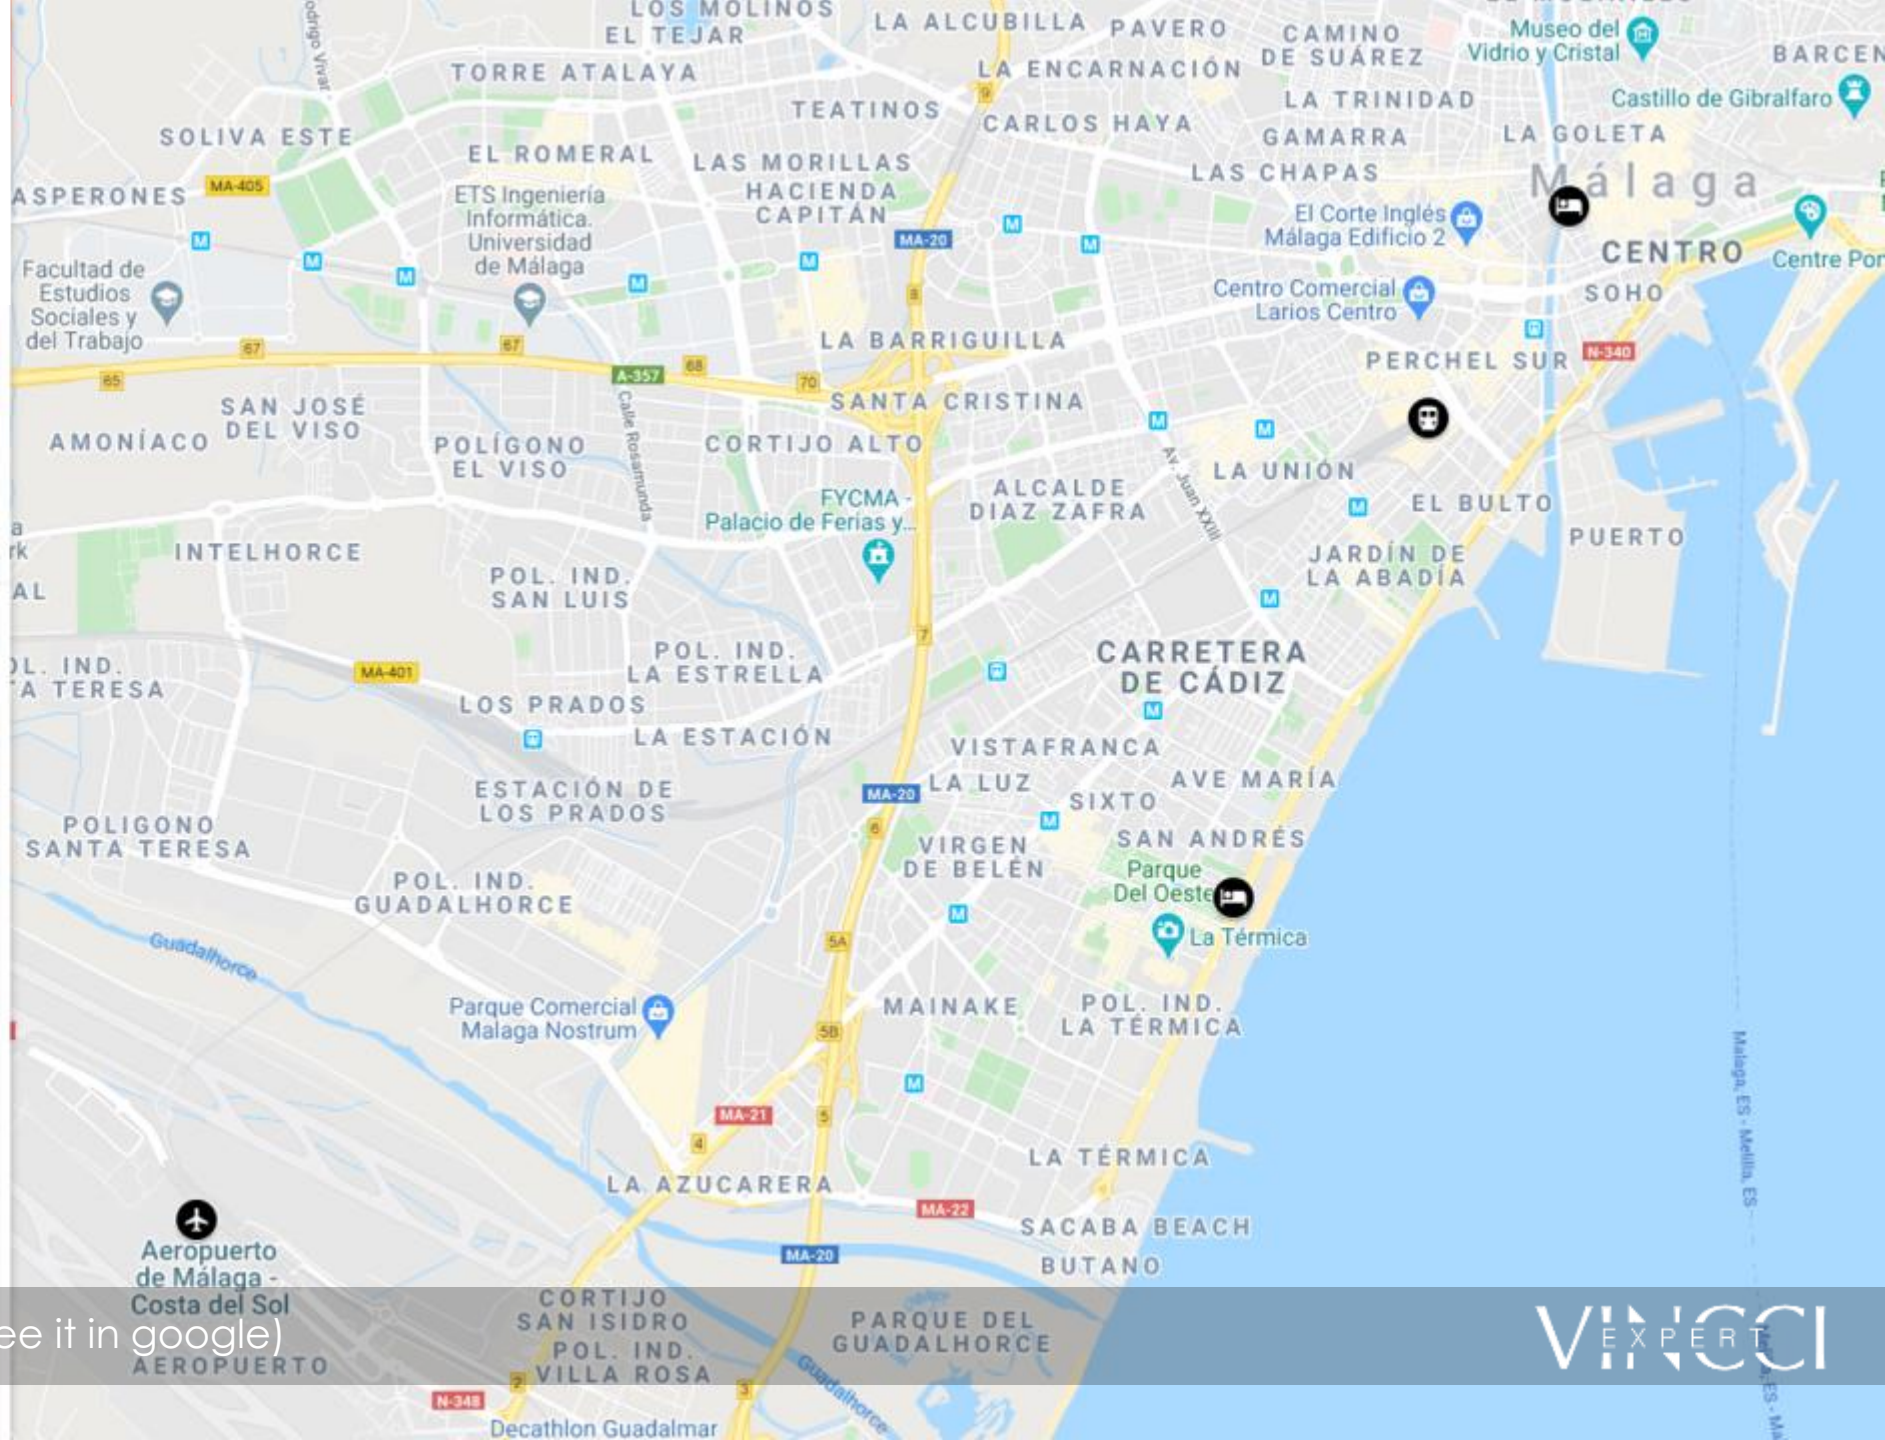

LAUD + HALL + CITARA

472.6 m²

- Hotel Vincci Selección Posada del Patio
- Hotel Vincci Málaga
- Malaga airport
- Train Station Maria Zambrano

LOCATION (Clic on the map to see it in google)

VINCCI
EXPERT

<https://en.vincciposadadelpatio.com/>